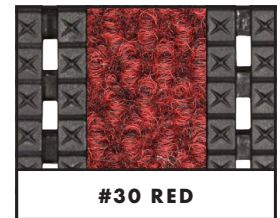

## SWATCHES

#05 NATURAL

#06 DESERT

#10 CHOCOLATE

#11 WALNUT

#15 BEIGE

#18 TAUPE

#20 CHARCOAL

#27 DARK GREY

#28 BLACK GOLD

#30 RED

#35 BURGUNDY

#40 BLUE

#43 DARK BLUE

#45 IMPERIAL BLUE

#50 GREEN